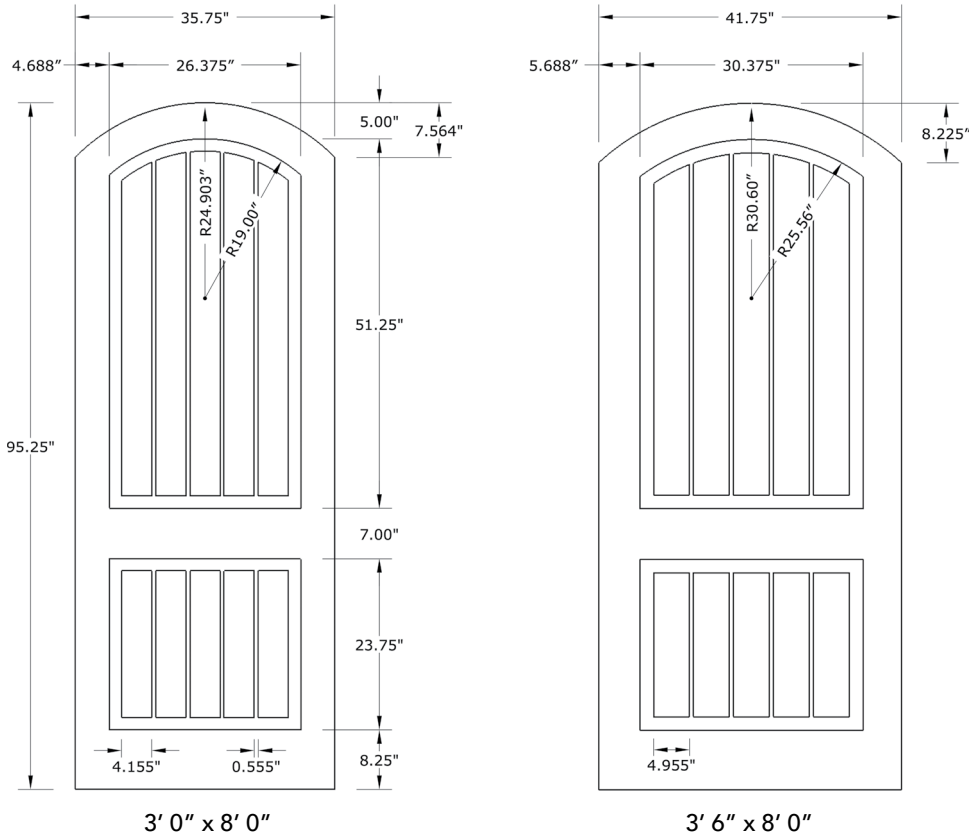

8'0" DRA2C80 TWO PANEL DOOR

ARCH PLANK & ARCH TOP

AVAILABLE SIZING

NOTE: BY REQUEST, DOOR HEIGHT COMES IN VARYING DIMENSIONS TO A MINIMUM OF 95". EXCESS WILL BE TAKEN FROM BOTTOM RAIL. ALL OTHER DIMENSIONS WILL REMAIN THE SAME.

CUTOUTS & GLASS

A = DISTANCE FROM TOP OF DOOR TO TOP OF CUTOUT