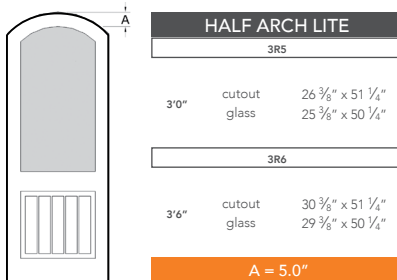

8'0" DRA2C80 TWO PANEL DOOR

ARCH PLANK & ARCH TOP

AVAILABLE SIZING

NOTE: BY REQUEST, DOOR HEIGHT COMES IN VARYING DIMENSIONS TO A MINIMUM OF 95". EXCESS WILL BE TAKEN FROM BOTTOM RAIL. ALL OTHER DIMENSIONS WILL REMAIN THE SAME.

CUTOUTS & GLASS

A = DISTANCE FROM TOP OF DOOR TO TOP OF CUTOUT